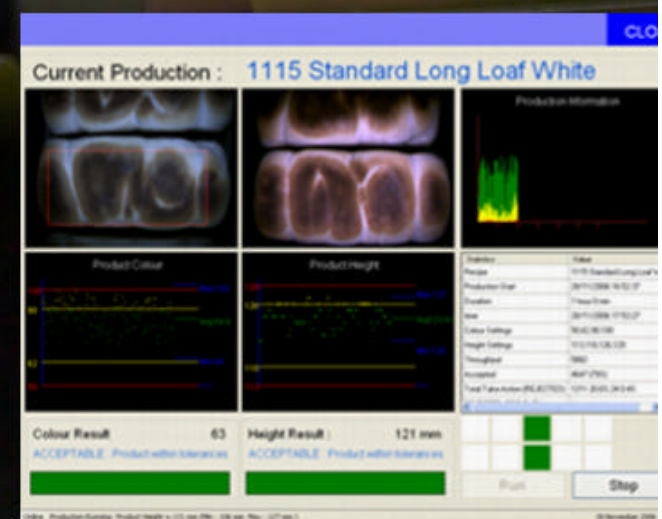

ONLINE HEIGHT & COLOUR

100% of Product recorded in Real Time

- Full RGB Colour Analysis of all product.
- Average, Highest and Lowest points.
- Easy to add new product / recipes.
- Automatic set-up / calibration tool.
- Offers complete transparency.
- Non subjective - highly accurate.